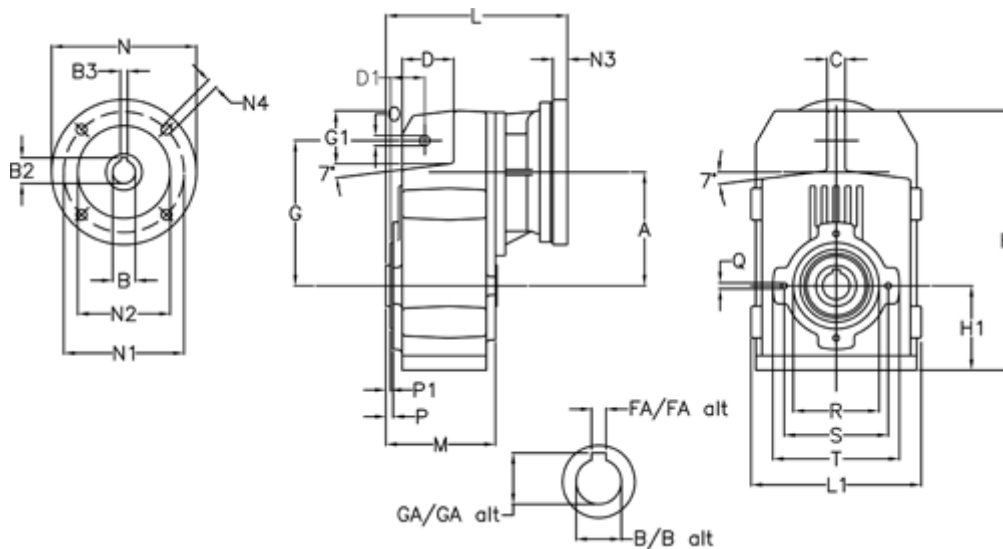

Article number: 29560102583230  
 Description: Shaft mounted gear  
 A102H25-25,8-P80B5

## Measures

A = 112.50	FA = 8	M = 100.5	Q = M8x12
B = 25	G = 140	N = 200	R = 80
B1 = 19	G1 = 51.0	N1 = 165	S = 100
B2 = 21.8	GA = 28.3	N2 = 130	T = 120
B3 = 6	H = 251.0	N4 = M10x20	
C = 20	H1 = 84.0	O = 11	
D = 47.5	L = 205.0	P = 4.5	
D1 = 35.0	L1 = 170	P1 = 3.0	